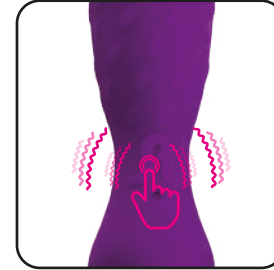

3s / Off 2 vibration