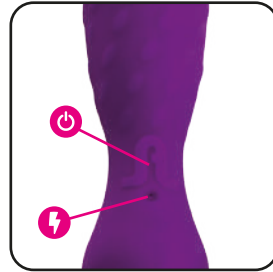

Exploring senses
www.adrienlastic.com

10 Vibration Modes	2 Powerful Motors
Remote Control	Whisper Quiet
USB Rechargeable	Lithium Battery
Super Soft Silicone	Ergonomic
58,5 Cm	3,2 / 2,7 Cm
Waterproof	Portable

On / Off

10 Modes

2X Double Ended Vibrator