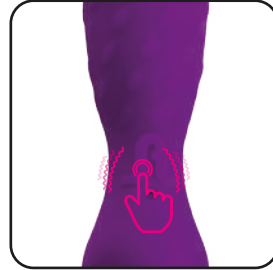

⚡ 120 min.

🔊 ⏱ 60 min.

USB

⚡ 120 min.

Optional
* Attachable Sheaths
Sold Separately

2X Attachment
Vaginal Set

2X Attachment
Anal Set

Exploring senses
www.adrienlastic.com

- | | |
|---------------------|-------------------|
| 10 Vibration Modes | 2 Powerful Motors |
| Remote Control | Whisper Quiet |
| USB Rechargeable | Lithium Battery |
| Super Soft Silicone | Ergonomic |
| 58,5 Cm | 3,2 / 2,7 Cm |
| Waterproof | Portable |
| | |
| | |