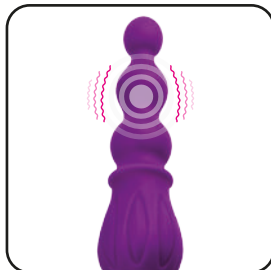

⚡ 120 min.

🔊 ⏱ 60 min.

USB

⚡ 120 min.

Optional
* Attachable Sheaths
Sold Separately

2X Attachment
Vaginal Set

2X Attachment
Anal Set

Exploring senses
www.adrienlastic.com

- | | |
|---------------------|-------------------|
| 10 Vibration Modes | 2 Powerful Motors |
| Remote Control | Whisper Quiet |
| USB Rechargeable | Lithium Battery |
| Super Soft Silicone | Ergonomic |
| 58,5 Cm | 3,2 / 2,7 Cm |
| Waterproof | Portable |
| | |
| | |

3s / On 1 vibration

3s / Off 2 vibration

On / Off

10 Modes

2X Double Ended Vibrator