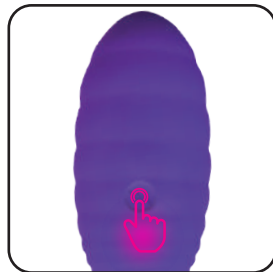

⚡ 120min.

Open

🔊 ⌚ 180min.

Charge

On/Off  
+  
Modes

Exploring senses  
[www.adrienlastic.com](http://www.adrienlastic.com)

- |   |  |
|---|--|
| <br>10 Vibration Modes | <br>Powerful Motor      |
| <br>USB Rechargeable   | <br>Lithium Battery     |
| <br>Phthalates Free    | <br>Super Soft Silicone |
| <br>7,5 Cm             | <br>3,4 Cm              |
| <br>Remote Control     | <br>Portable            |
| <br>Ergonomic          | <br>Waterproof          |

 3s On/Off

Red light will blink when ON

 Click to scroll through modes

 3s On/Off

Red light will blink when ON

   
On / Off

   
10 Modes

## OCEAN BREEZE

Ultra Powerful Rechargeable  
Vibrating Egg